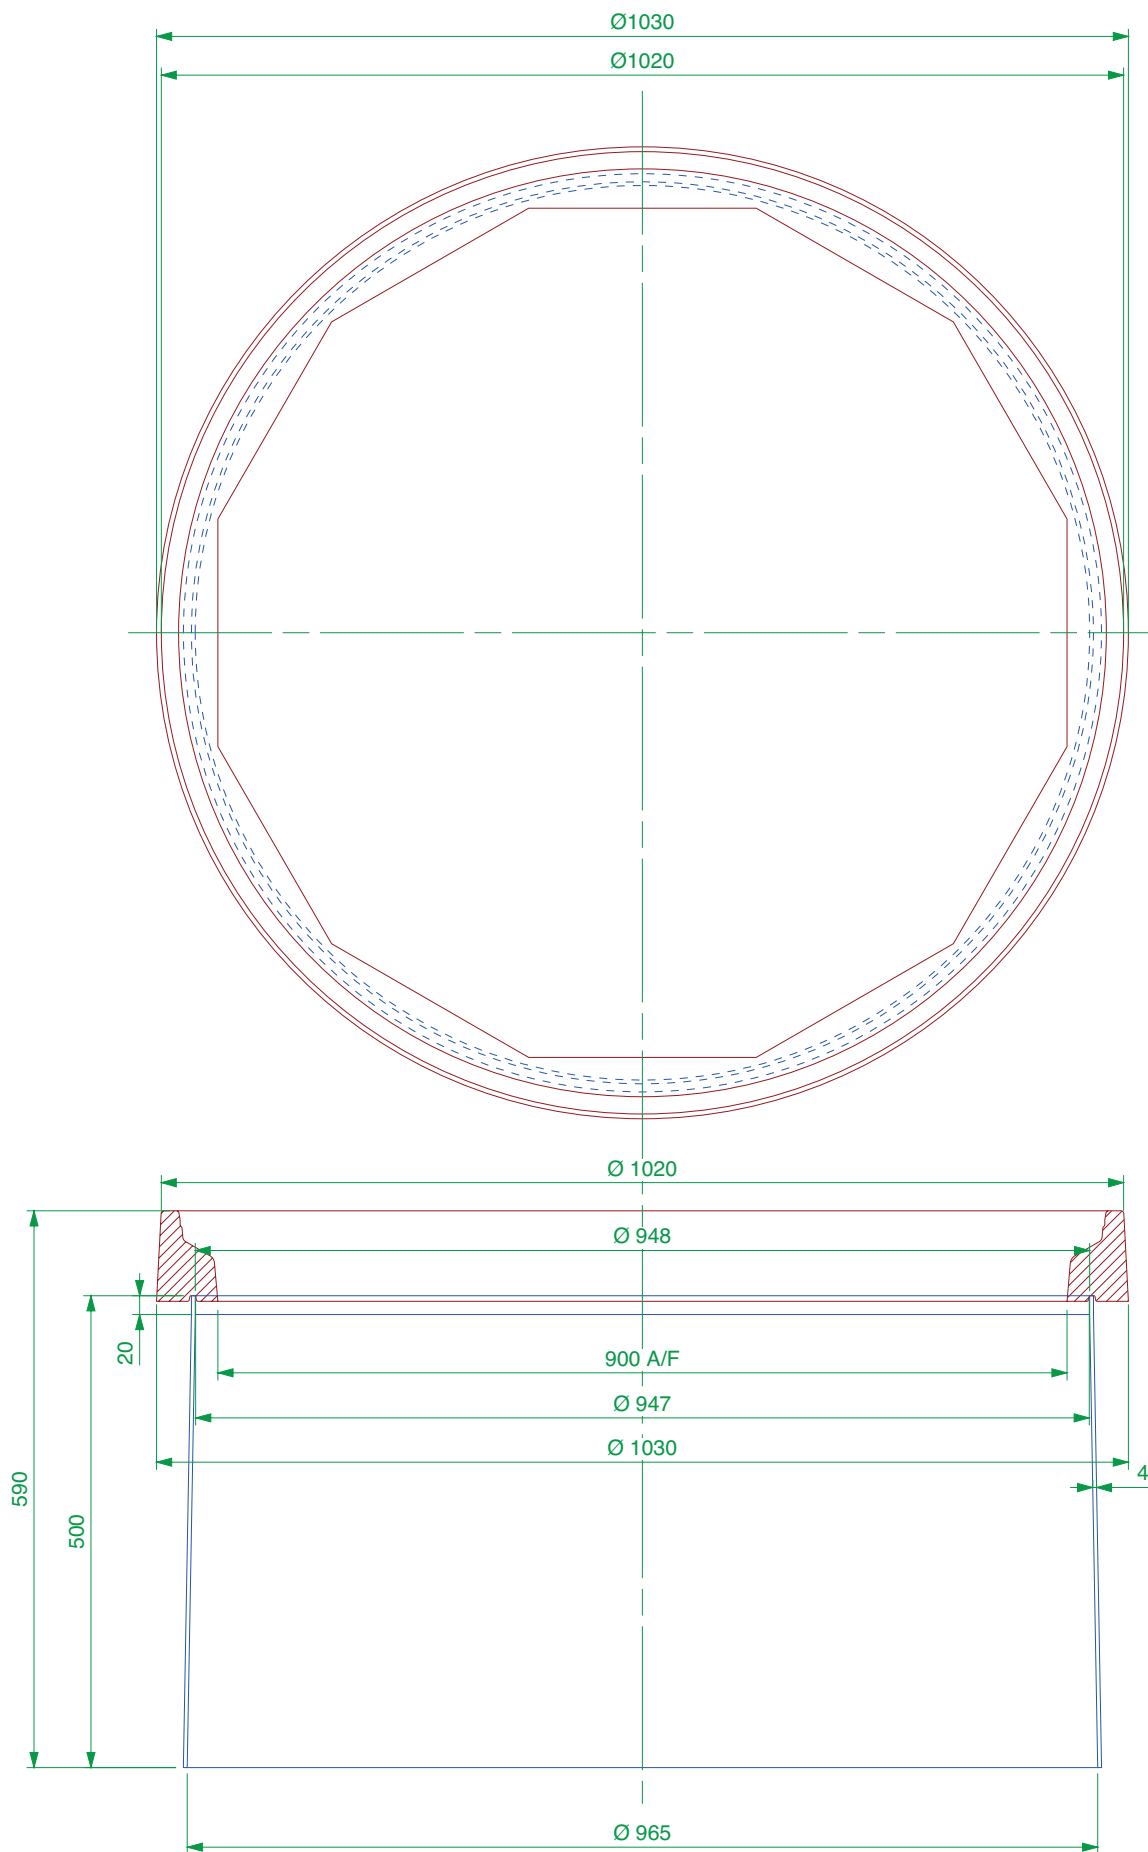

FL90 FRAME

FL90-SK500 SKIRT

500mm deep GRP skirt to fit FL90 cover.

For reference purposes only. This drawing is not a specification. Order against product code only. To enable continuous improvement of our products, the designs and specifications are subject to change without notice.

500mm deep GRP skirt to fit FL90 cover.

For reference purposes only. This drawing is not a specification. Order against product code only. To enable continuous improvement of our products, the designs and specifications are subject to change without notice.