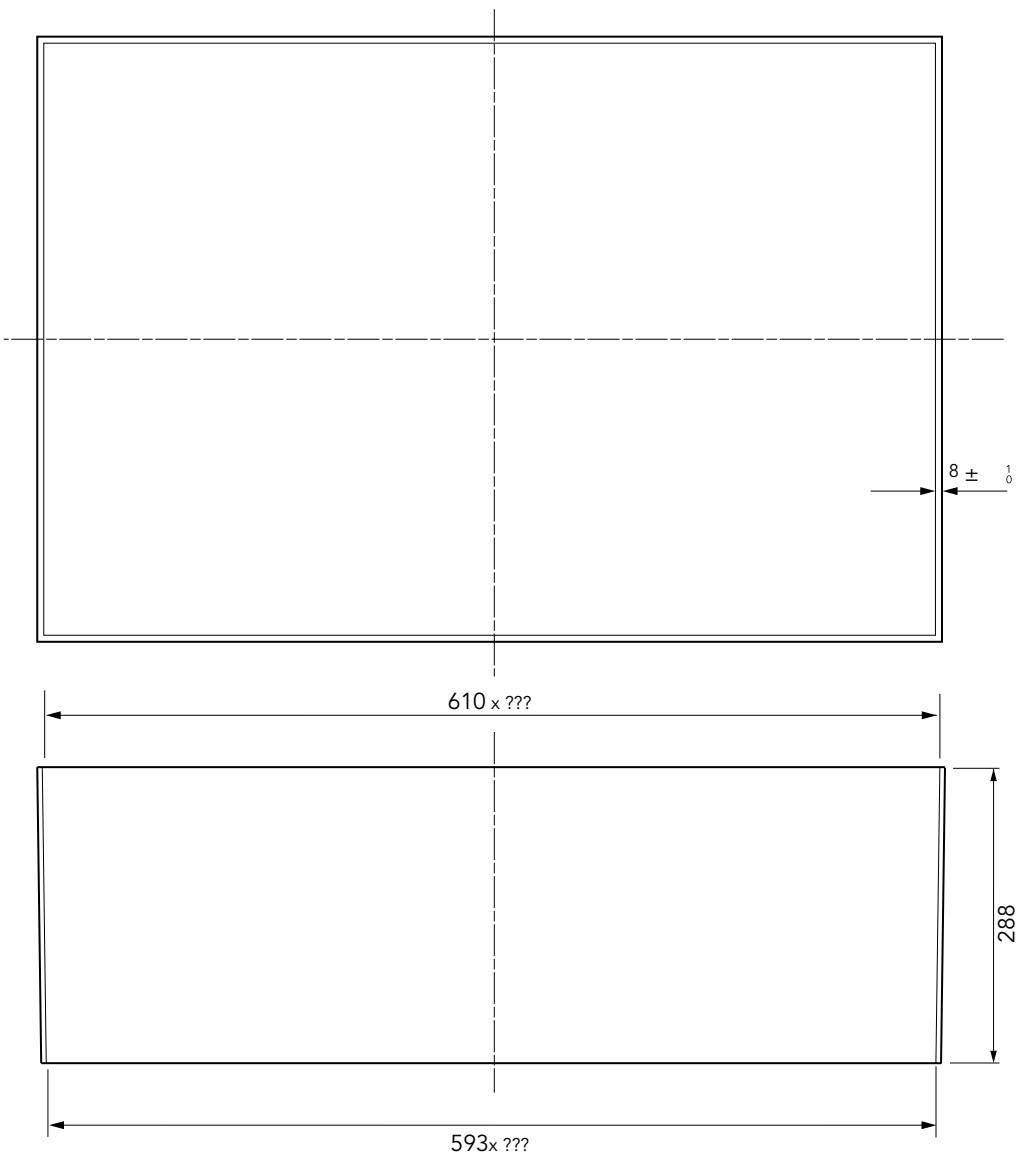

FL96 FRAME

FL96/SK300

300 mm deep FRP skirt to fit FL96 cover.

For reference purposes only. This drawing is not a specification. Order against product code only. To enable continuous improvement of our products, the designs and specifications are subject to change without notice.

FIBRELITE 
PART OF OPW A DOVER COMPANY

300 mm deep FRP skirt to fit FL96 cover.

For reference purposes only. This drawing is not a specification. Order against product code only. To enable continuous improvement of our products, the designs and specifications are subject to change without notice.